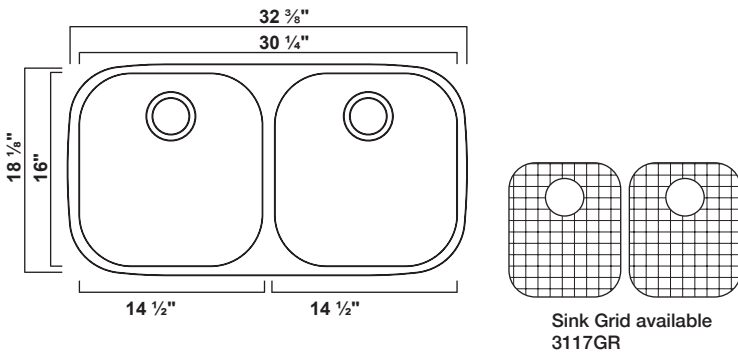

Sink Grid available
3221GR

BR-3120

Finish	Outside Dimension	Depth	Gauge
Satin Brush	31 1/2" X 20 1/2"	9" 7"	18 ga
Min. Cabinet Size: 33"			

Sink Grid available
3120GR

BR-3120R

Finish	Outside Dimension	Depth	Gauge
Satin Brush	31 1/2" X 20 1/2"	7" 9"	18 ga
Min. Cabinet Size: 33"			

Sink Grid available
3120RGR

BR-3121

Finish	Outside Dimension	Depth	Gauge
Satin Brush	32" X 20 3/4"	9" 7"	18 ga
Min. Cabinet Size: 33"			

Sink Grid available
3121GR

BR-3121R

Finish	Outside Dimension	Depth	Gauge
Satin Brush	32" X 20 3/4"	7" 9"	18 ga
Min. Cabinet Size: 33"			

Sink Grid available
3121RGR

BR-3117

Finish	Outside Dimension	Depth	Gauge
Satin Brush	32 3/8" X 18 1/8"	7"- 9"	18 ga
Min. Cabinet Size: 33"		Available Depth	

BR-2818

Finish	Outside Dimension	Depth	Gauge
Satin Brush	29 3/4" X 18 1/2"	9" 7"	18 ga
Min. Cabinet Size: 30"			

BR-2918

Finish	Outside Dimension	Depth	Gauge
Satin Brush	29 3/8" X 18 1/2"	7"	18 ga
Min. Cabinet Size: 30"			

BR-3117LD

Finish	Outside Dimension	Depth	Gauge
Satin Brush	32 1/4" X 18 7/8"	8 1/2"	18 ga
Min. Cabinet Size: 33"			