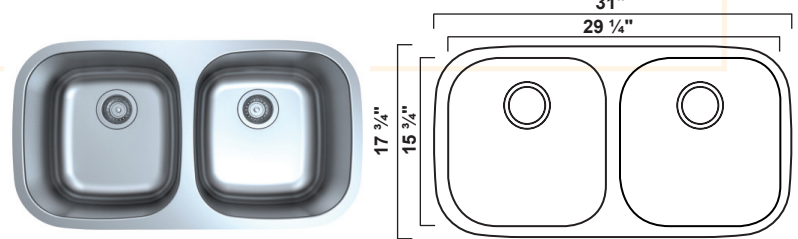

ADA Compliant Sinks

BR-2318ADA

Finish	Outside Dimension	Depth	Gauge
Satin Brush	22 3/4" X 17 1/2"	5 1/2"	18 ga
Min. Cabinet Size: 24"			

BR-3117ADA

Finish	Outside Dimension	Depth	Gauge
Satin Brush	31" X 17 3/4"	5 1/2"	18 ga
Min. Cabinet Size: 33"			