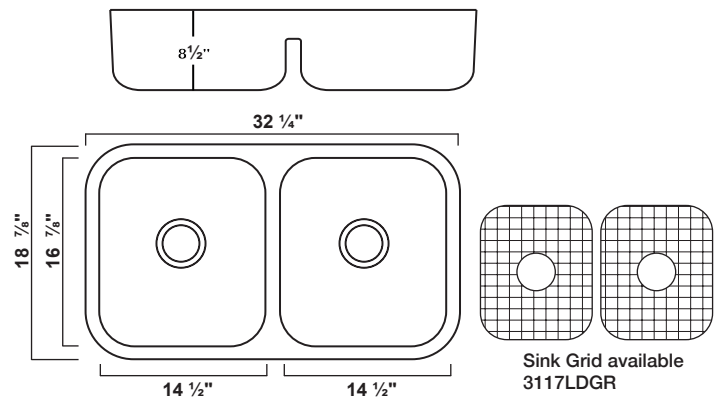

Sink Grid available
3120RGR

BR-3121

Finish	Outside Dimension	Depth	Gauge
Satin Brush	32" X 20 3/4"	9" 7"	18 ga
Min. Cabinet Size: 33"			

Sink Grid available
3121GR

BR-3121R

Finish	Outside Dimension	Depth	Gauge
Satin Brush	32" X 20 3/4"	7" 9"	18 ga
Min. Cabinet Size: 33"			

Sink Grid available
3121RGR

BR-3117

Finish	Outside Dimension	Depth	Gauge
Satin Brush	32 3/8" X 18 1/8"	7"- 9"	18 ga
Min. Cabinet Size: 33"		Available Depth	

BR-2818

Finish	Outside Dimension	Depth	Gauge
Satin Brush	29 3/4" X 18 1/2"	9" 7"	18 ga
Min. Cabinet Size: 30"			

BR-2918

Finish	Outside Dimension	Depth	Gauge
Satin Brush	29 3/8" X 18 1/2"	7"	18 ga
Min. Cabinet Size: 30"			

BR-3117LD

Finish	Outside Dimension	Depth	Gauge
Satin Brush	32 1/4" X 18 7/8"	8 1/2"	18 ga
Min. Cabinet Size: 33"			

BR-1618

Finish	Outside Dimension	Depth	Gauge
Satin Brush	16 1/2" X 18"	9"	18 ga
Min. Cabinet Size: 21"			

BR-1518

Finish	Outside Dimension	Depth	Gauge
Satin Brush	15" X 18 1/2"	7"	18 ga
Min. Cabinet Size: 18"			