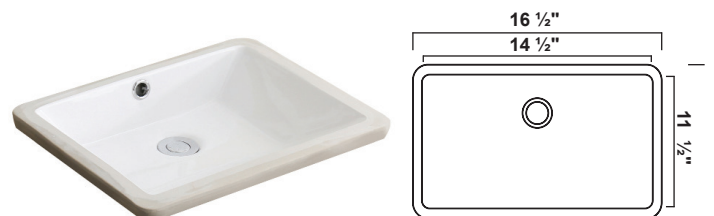

BR-201ADA

Finish	Outside Dimension	Depth
White	16 1/2" X 13 1/2"	3 1/2"