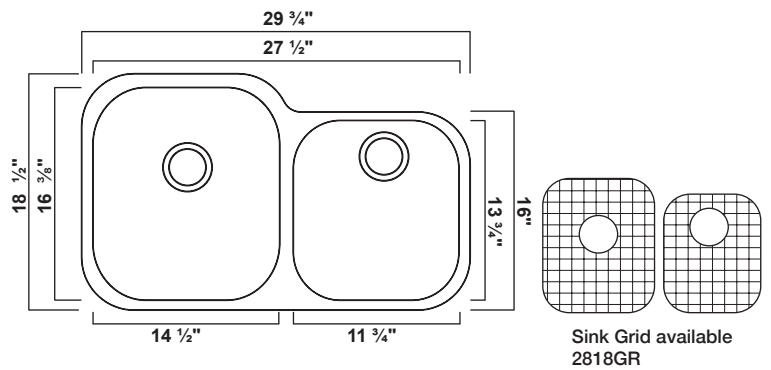

Sink Grid available
3120RGR

BR-3121

Finish	Outside Dimension	Depth	Gauge
Satin Brush	32" X 20 3/4"	9" 7"	18 ga
Min. Cabinet Size: 33"			

Sink Grid available
3121GR

BR-3121R

Finish	Outside Dimension	Depth	Gauge
Satin Brush	32" X 20 3/4"	7" 9"	18 ga
Min. Cabinet Size: 33"			

Sink Grid available
3121RGR

BR-3117

Finish	Outside Dimension	Depth	Gauge
Satin Brush	32 3/8" X 18 1/8"	7"- 9"	18 ga
Min. Cabinet Size: 33"		Available Depth	

BR-2818

Finish	Outside Dimension	Depth	Gauge
Satin Brush	29 3/4" X 18 1/2"	9" 7"	18 ga
Min. Cabinet Size: 30"			

BR-2918

Finish	Outside Dimension	Depth	Gauge
Satin Brush	29 3/8" X 18 1/2"	7"	18 ga
Min. Cabinet Size: 30"			

BR-3117LD

Finish	Outside Dimension	Depth	Gauge
Satin Brush	32 1/4" X 18 7/8"	8 1/2"	18 ga
Min. Cabinet Size: 33"			

BR-1618

Finish	Outside Dimension	Depth	Gauge
Satin Brush	16 1/2" X 18"	9"	18 ga
Min. Cabinet Size: 21"			

BR-1518

Finish	Outside Dimension	Depth	Gauge
Satin Brush	15" X 18 1/2"	7"	18 ga
Min. Cabinet Size: 18"			