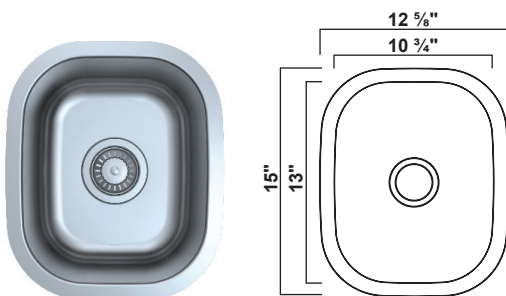

BR-1618

Finish	Outside Dimension	Depth	Gauge
Satin Brush	16 1/2" X 18"	9"	18 ga
Min. Cabinet Size: 21"			

BR-1518

Finish	Outside Dimension	Depth	Gauge
Satin Brush	15" X 18 1/2"	7"	18 ga
Min. Cabinet Size: 18"			

BR-1616

Finish	Outside Dimension	Depth	Gauge
Satin Brush	16 1/4" X 16 1/4"	7"	18 ga
Min. Cabinet Size: 18"			

BR-1218

Finish	Outside Dimension	Depth	Gauge
Satin Brush	10 1/2" X 18"	6"	18 ga
Min. Cabinet Size: 12"			

BR-1216

Finish	Outside Dimension	Depth	Gauge
Satin Brush	12 5/8" X 15"	7"	18 ga
Min. Cabinet Size: 15"			

BR-415

Finish	Outside Dimension	Depth	Gauge
Satin Brush	16 1/2"	8"	18 ga
Min. Cabinet Size: 21"			

BR-HM2318

Finish	Outside Dimension	Depth	Gauge
Satin Brush	23" X 18"	9"	18 ga

Min. Cabinet Size: 24"

Sink Grid available
HM2318GR

BR-HM2718

Finish	Outside Dimension	Depth	Gauge
Satin Brush	27" X 18"	9"	18 ga