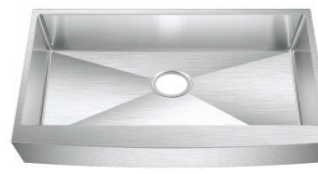

Fits 27" Cabinet

Apron Height: 6 3/4"

Sink Grid available
APR2718GR

BR-APR3018

Finish	Outside Dimension	Depth	Gauge
--------	-------------------	-------	-------

Satin Brush 28" X 21 1/4" 9" 16 ga

Fits 30" Cabinet

Apron Height: 6 3/4"

Sink Grid available
APR3018GR

BR-APR3118

Finish	Outside Dimension	Depth	Gauge
--------	-------------------	-------	-------

Satin Brush 31" X 21 1/4" 9" 16 ga

Fits 33" Cabinet

Apron Height: 6 3/4"

Sink Grid available
APR3118GR

BR-APR3218

Finish	Outside Dimension	Depth	Gauge
--------	-------------------	-------	-------

Satin Brush 34" X 21 1/4" 9" 16 ga

Fits 36" Cabinet

Apron Height: 6 3/4"

Sink Grid available
APR3218GR