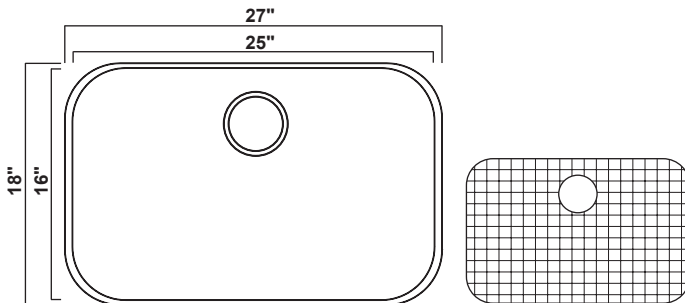

Our priority is to satisfy our customers with best:
“Quality, Value and Service”

BR-2318

Finish	Outside Dimension	Depth	Gauge
Satin Brush	23"x 18" Min. Cabinet Size: 24"	7"- 9" *Available Depth	18 ga

Sink Grid available
2318GR

BR-2321

Finish	Outside Dimension	Depth	Gauge
Satin Brush	23" X 21" Min. Cabinet Size: 24"	7"- 9" *Available Depth	18 ga

Sink Grid available
2321GR

BR-2718

Finish	Outside Dimension	Depth	Gauge
Satin Brush	27" X 18" Min. Cabinet Size: 27"	9"	18 ga

Sink Grid available
2718GR

BR-3018

Finish	Outside Dimension	Depth	Gauge
Satin Brush	30" X 18" Min. Cabinet Size: 30"	7"- 9" *Available Depth	18 ga

Sink Grid available
3018GR

BR-3118

Finish	Outside Dimension	Depth	Gauge
Satin Brush	31 1/2" X 18 1/4"	7" - 9"	18 ga
Min. Cabinet Size: 33"		*Available Depth	

Sink Grid available
3118GR

BR-3218

Finish	Outside Dimension	Depth	Gauge
Satin Brush	32 1/2" X 18 5/8"	9"	18 ga
Min. Cabinet Size: 36"			

Sink Grid available
3218GR

BR-3221

Finish	Outside Dimension	Depth	Gauge
Satin Brush	31 1/2" X 21 1/8"	9"	18 ga
Min. Cabinet Size: 33"			