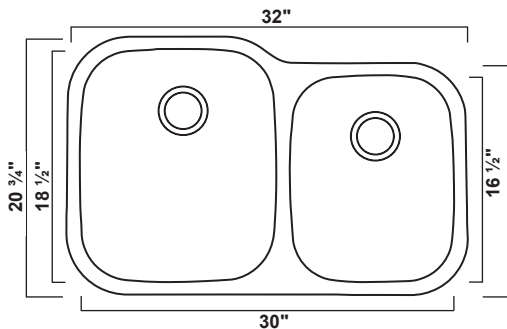

Sink Grid available
3118GR

BR-3218

Finish	Outside Dimension	Depth	Gauge
Satin Brush	32 1/2" X 18 5/8"	9"	18 ga
Min. Cabinet Size: 36"			

Sink Grid available
3218GR

BR-3221

Finish	Outside Dimension	Depth	Gauge
Satin Brush	31 1/2" X 21 1/8"	9"	18 ga
Min. Cabinet Size: 33"			

Sink Grid available
3221GR

BR-3120

Finish	Outside Dimension	Depth	Gauge
Satin Brush	31 1/2" X 20 1/2"	9" 7"	18 ga
Min. Cabinet Size: 33"			

Sink Grid available
3120GR

BR-3120R

Finish	Outside Dimension	Depth	Gauge
Satin Brush	31 1/2" X 20 1/2"	7" 9"	18 ga
Min. Cabinet Size: 33"			

Sink Grid available
3120RGR

BR-3121

Finish	Outside Dimension	Depth	Gauge
Satin Brush	32" X 20 3/4"	9" 7"	18 ga
Min. Cabinet Size: 33"			

Sink Grid available
3121GR

BR-3121R

Finish	Outside Dimension	Depth	Gauge
Satin Brush	32" X 20 3/4"	7" 9"	18 ga
Min. Cabinet Size: 33"			

Sink Grid available
3121RGR

BR-3117

Finish	Outside Dimension	Depth	Gauge
Satin Brush	32 3/8" X 18 1/8"	7"- 9"	18 ga
Min. Cabinet Size: 33"		Available Depth	

BR-2818

Finish	Outside Dimension	Depth	Gauge
Satin Brush	29 3/4" X 18 1/2"	9" 7"	18 ga
Min. Cabinet Size: 30"			