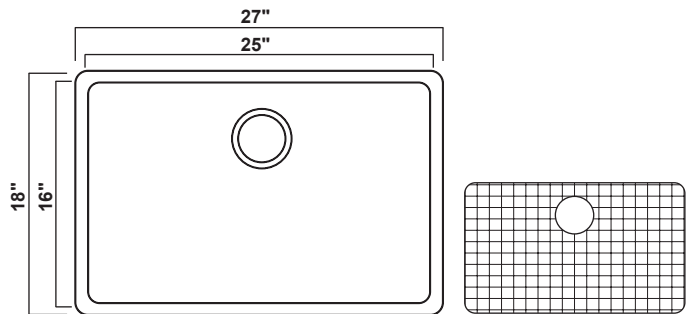

BR-HM2318

Finish	Outside Dimension	Depth	Gauge
Satin Brush	23" X 18"	9"	18 ga

Min. Cabinet Size: 24"

Sink Grid available
HM2318GR

BR-HM2718

Finish	Outside Dimension	Depth	Gauge
Satin Brush	27" X 18"	9"	18 ga

Min. Cabinet Size: 27"

Sink Grid available
HM2718GR

BR-HM3018

Finish	Outside Dimension	Depth	Gauge
Satin Brush	30" X 18"	9"	18 ga

Min. Cabinet Size: 30"

Sink Grid available
HM3018GR

BR-HM3218

Finish	Outside Dimension	Depth	Gauge
Satin Brush	32" X 18"	9"	18 ga