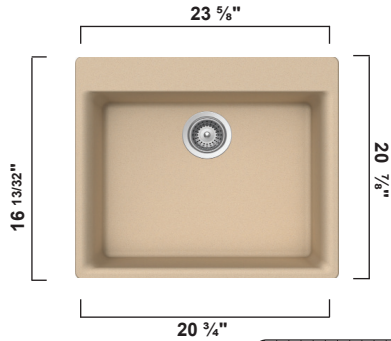

GR101

Sink Grid available

GR102

Sink Grid available

GR105

Sink Grid available

GR106

Sink Grid available

GR107

Sink Grid available

GR115

Sink Grid available

GR201

Sink Grid available

GR201B

Sink Grid available

GR201CR

Sink Grid available