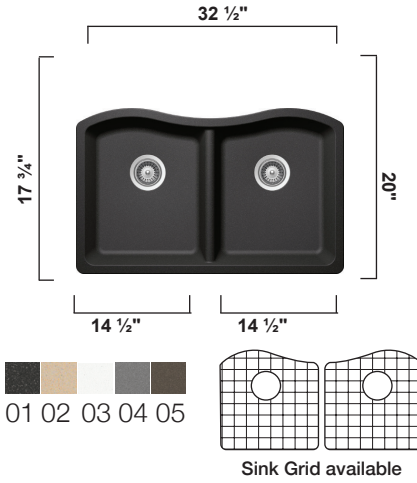

GR202

GR202B

GR202C

GR202CLD

GR202D

GR202E

GR202F

GR204

GR204LD