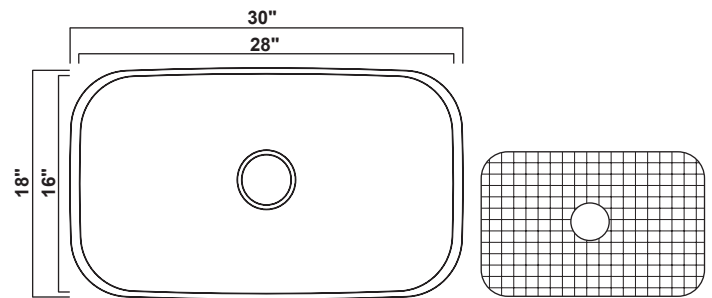

Our priority is to satisfy our customers with best:
“Quality, Value and Service”

BR-2318

Finish	Outside Dimension	Depth	Gauge
Satin Brush	23"x 18" Min. Cabinet Size: 24"	7"- 9" *Available Depth	18 ga

Sink Grid available
2318GR

BR-2321

Finish	Outside Dimension	Depth	Gauge
Satin Brush	23" X 21" Min. Cabinet Size: 24"	7"- 9" *Available Depth	18 ga

Sink Grid available
2321GR

BR-2718

Finish	Outside Dimension	Depth	Gauge
Satin Brush	27" X 18" Min. Cabinet Size: 27"	9"	18 ga

Sink Grid available
2718GR

BR-3018

Finish	Outside Dimension	Depth	Gauge
Satin Brush	30" X 18" Min. Cabinet Size: 30"	7"- 9" *Available Depth	18 ga

Sink Grid available
3018GR

BR-3118

Finish	Outside Dimension	Depth	Gauge
Satin Brush	31 1/2" X 18 1/4"	7" - 9"	18 ga
Min. Cabinet Size: 33"		*Available Depth	

Sink Grid available
3118GR

BR-3218

Finish	Outside Dimension	Depth	Gauge
Satin Brush	32 1/2" X 18 5/8"	9"	18 ga
Min. Cabinet Size: 36"			

Sink Grid available
3218GR

BR-3221

Finish	Outside Dimension	Depth	Gauge
Satin Brush	31 1/2" X 21 1/8"	9"	18 ga
Min. Cabinet Size: 33"			