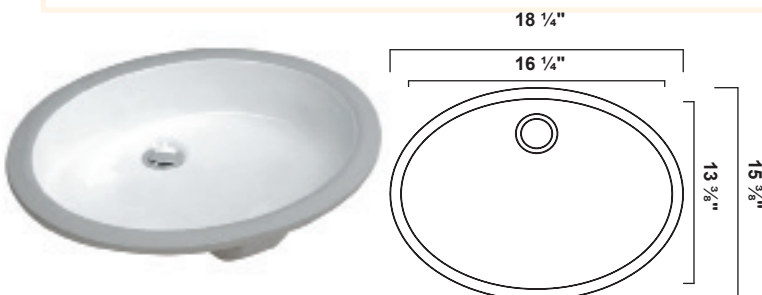

BR-1613ADA

Finish	Outside Dimension	Depth
White	18 1/4" X 15 3/8"	3 1/8"