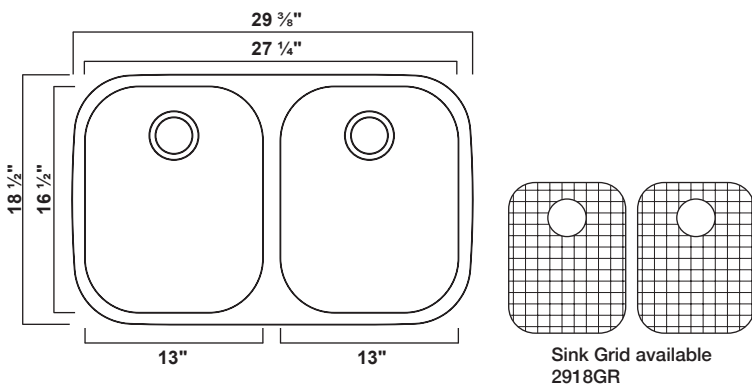

Sink Grid available
3120RGR

BR-3121

Finish	Outside Dimension	Depth	Gauge
Satin Brush	32" X 20 3/4"	9" 7"	18 ga
Min. Cabinet Size: 33"			

Sink Grid available
3121GR

BR-3121R

Finish	Outside Dimension	Depth	Gauge
Satin Brush	32" X 20 3/4"	7" 9"	18 ga
Min. Cabinet Size: 33"			

Sink Grid available
3121RGR

BR-3117

Finish	Outside Dimension	Depth	Gauge
Satin Brush	32 3/8" X 18 1/8"	7"- 9"	18 ga
Min. Cabinet Size: 33"		Available Depth	

BR-2818

Finish	Outside Dimension	Depth	Gauge
Satin Brush	29 3/4" X 18 1/2"	9" 7"	18 ga
Min. Cabinet Size: 30"			

BR-2918

Finish	Outside Dimension	Depth	Gauge
Satin Brush	29 3/8" X 18 1/2"	7"	18 ga
Min. Cabinet Size: 30"			

BR-3117LD

Finish	Outside Dimension	Depth	Gauge
Satin Brush	32 1/4" X 18 7/8"	8 1/2"	18 ga
Min. Cabinet Size: 33"			