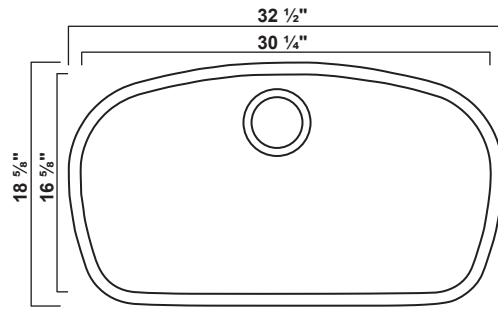

BR-2321

Finish	Outside Dimension	Depth	Gauge
Satin Brush	23" X 21" Min. Cabinet Size: 24"	7"- 9" *Available Depth	18 ga

Sink Grid available
2321GR

BR-2718

Finish	Outside Dimension	Depth	Gauge
Satin Brush	27" X 18" Min. Cabinet Size: 27"	9"	18 ga

Sink Grid available
2718GR

BR-3018

Finish	Outside Dimension	Depth	Gauge
Satin Brush	30" X 18" Min. Cabinet Size: 30"	7"- 9" *Available Depth	18 ga

Sink Grid available
3018GR

BR-3118

Finish	Outside Dimension	Depth	Gauge
Satin Brush	31 1/2" X 18 1/4"	7" - 9"	18 ga
Min. Cabinet Size: 33"		*Available Depth	

Sink Grid available
3118GR

BR-3218

Finish	Outside Dimension	Depth	Gauge
Satin Brush	32 1/2" X 18 5/8"	9"	18 ga
Min. Cabinet Size: 36"			

Sink Grid available
3218GR

BR-3221

Finish	Outside Dimension	Depth	Gauge
Satin Brush	31 1/2" X 21 1/8"	9"	18 ga
Min. Cabinet Size: 33"			

Sink Grid available
3221GR

BR-3120

Finish	Outside Dimension	Depth	Gauge
Satin Brush	31 1/2" X 20 1/2"	9" 7"	18 ga
Min. Cabinet Size: 33"			

Sink Grid available
3120GR

BR-3120R

Finish	Outside Dimension	Depth	Gauge
Satin Brush	31 1/2" X 20 1/2"	7" 9"	18 ga
Min. Cabinet Size: 33"			