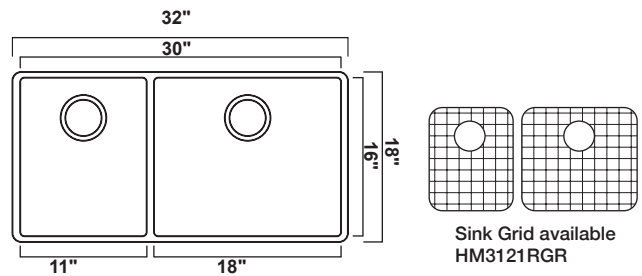

Min. Cabinet Size: 33"

BR-HM3121

Finish	Outside Dimension	Depth	Gauge
Satin Brush	32" X 18"	9"	18 ga
Min. Cabinet Size: 33"			

BR-HM3121R

Finish	Outside Dimension	Depth	Gauge
Satin Brush	32" X 18"	9"	18 ga
Min. Cabinet Size: 33"			