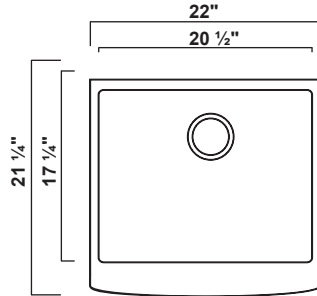

ADA Compliant Sinks

BR-2318ADA

Finish	Outside Dimension	Depth	Gauge
Satin Brush	22 3/4" X 17 1/2"	5 1/2"	18 ga
Min. Cabinet Size: 24"			

BR-3117ADA

Finish	Outside Dimension	Depth	Gauge
Satin Brush	31" X 17 3/4"	5 1/2"	18 ga
Min. Cabinet Size: 33"			

BR-1613ADA

Finish	Outside Dimension	Depth
White	18 1/4" X 15 3/8"	3 1/8"

BR-201ADA

Finish	Outside Dimension	Depth
White	16 1/2" X 13 1/2"	3 1/2"

BR-APR2318

Finish	Outside Dimension	Depth	Gauge
--------	-------------------	-------	-------

Satin Brush 22" X 21 1/4" 9" 16 ga

Fits 24" Cabinet

Apron Height: 6 3/4"

Sink Grid available
APR2317GR

BR-APR2718

Finish	Outside Dimension	Depth	Gauge
--------	-------------------	-------	-------

Satin Brush 25" X 21 1/4" 9" 16 ga

White / Biscuit 19" x 16" 7 1/2"

BR-1613

Finish	Outside Dimension	Depth
--------	-------------------	-------

White / Biscuit 18" x 15" 7 1/2"

BR-1512

Finish	Outside Dimension	Depth
--------	-------------------	-------