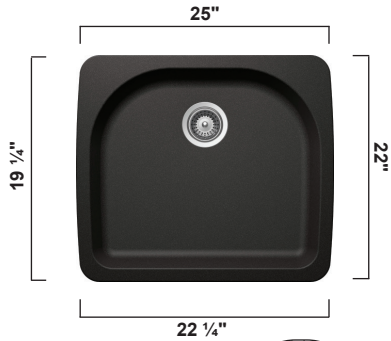

GR101

Sink Grid available

GR102

Sink Grid available

GR105

Sink Grid available

GR106

Sink Grid available

GR107

Sink Grid available

GR115

Sink Grid available

GR201

Sink Grid available

GR201B

Sink Grid available

GR201CR

Sink Grid available