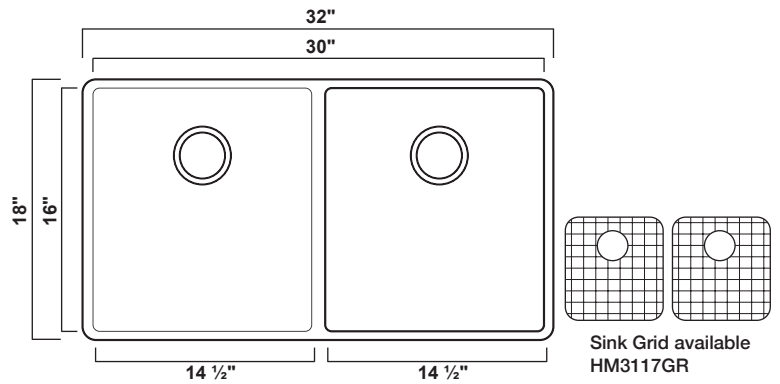

BR-HM3117

Finish	Outside Dimension	Depth	Gauge
Satin Brush	32" X 18"	9"	18 ga

Min. Cabinet Size: 33"