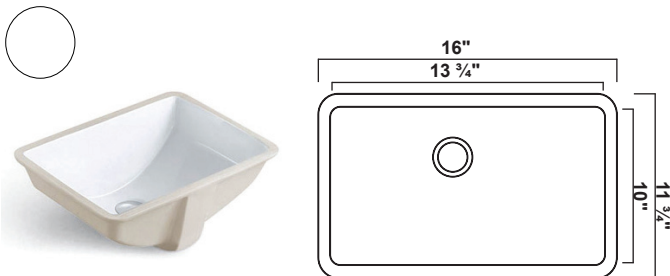

BR-1310RG

Finish	Outside Dimension	Depth

White   16" X 11 3/4"   7 1/2"