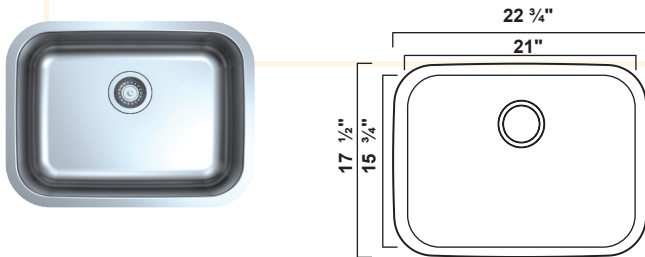

ADA Compliant Sinks

BR-2318ADA

Finish	Outside Dimension	Depth	Gauge
Satin Brush	22 3/4" X 17 1/2"	5 1/2"	18 ga
Min. Cabinet Size: 24"