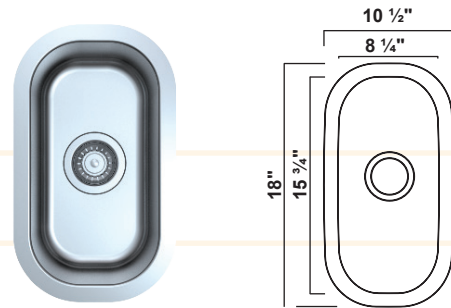

BR-2918

Finish	Outside Dimension	Depth	Gauge
Satin Brush	29 3/8" X 18 1/2"	7"	18 ga
Min. Cabinet Size: 30"			

BR-3117LD

Finish	Outside Dimension	Depth	Gauge
Satin Brush	32 1/4" X 18 7/8"	8 1/2"	18 ga
Min. Cabinet Size: 33"			

BR-1618

Finish	Outside Dimension	Depth	Gauge
Satin Brush	16 1/2" X 18"	9"	18 ga
Min. Cabinet Size: 21"			

BR-1518

Finish	Outside Dimension	Depth	Gauge
Satin Brush	15" X 18 1/2"	7"	18 ga
Min. Cabinet Size: 18"			

BR-1616

Finish	Outside Dimension	Depth	Gauge
Satin Brush	16 1/4" X 16 1/4"	7"	18 ga
Min. Cabinet Size: 18"			

BR-1218

Finish	Outside Dimension	Depth	Gauge
Satin Brush	10 1/2" X 18"	6"	18 ga
Min. Cabinet Size: 12"			