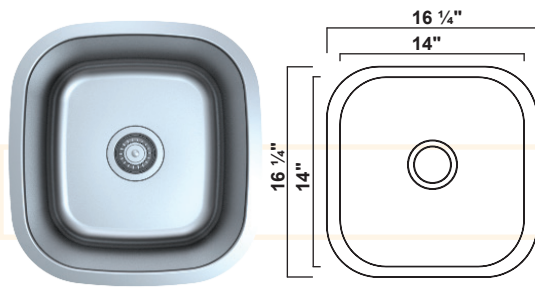

BR-2918

Finish	Outside Dimension	Depth	Gauge
Satin Brush	29 3/8" X 18 1/2"	7"	18 ga
Min. Cabinet Size: 30"			

BR-3117LD

Finish	Outside Dimension	Depth	Gauge
Satin Brush	32 1/4" X 18 7/8"	8 1/2"	18 ga
Min. Cabinet Size: 33"			

BR-1618

Finish	Outside Dimension	Depth	Gauge
Satin Brush	16 1/2" X 18"	9"	18 ga
Min. Cabinet Size: 21"			

BR-1518

Finish	Outside Dimension	Depth	Gauge
Satin Brush	15" X 18 1/2"	7"	18 ga
Min. Cabinet Size: 18"			

BR-1616

Finish	Outside Dimension	Depth	Gauge
Satin Brush	16 1/4" X 16 1/4"	7"	18 ga
Min. Cabinet Size: 18"			

BR-1218

Finish	Outside Dimension	Depth	Gauge
Satin Brush	10 1/2" X 18"	6"	18 ga
Min. Cabinet Size: 12"			