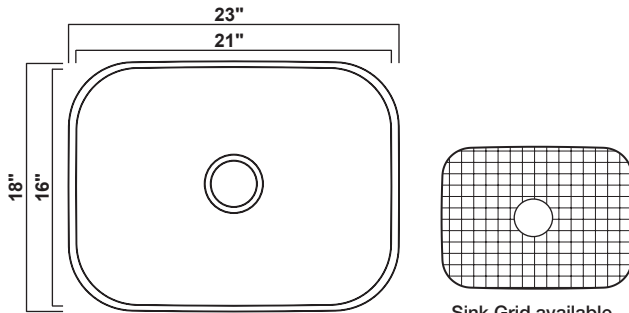

Our priority is to satisfy our customers with best:
“Quality, Value and Service”

BR-2318

Finish	Outside Dimension	Depth	Gauge
Satin Brush	23"x 18" Min. Cabinet Size: 24"	7"- 9" *Available Depth	18 ga

Sink Grid available
2318GR

White / Biscuit 19" x 16" 7 1/2"

BR-1613

Finish	Outside Dimension	Depth
--------	-------------------	-------

White / Biscuit 18" x 15" 7 1/2"

BR-1512

Finish	Outside Dimension	Depth
--------	-------------------	-------

White / Biscuit 17 1/2" x 15 1/4" 7"

BR-1310

Finish	Outside Dimension	Depth
--------	-------------------	-------

White / Biscuit 15" X 12" 7"

BR-202

Finish	Outside Dimension	Depth
--------	-------------------	-------

White / Biscuit 18" x 13 1/2" 7 1/2"

BR-206

Finish	Outside Dimension	Depth
--------	-------------------	-------

White / Biscuit 20 1/2" X 14 1/2" 7 1/2"

BR-1310RG

Finish	Outside Dimension	Depth
--------	-------------------	-------