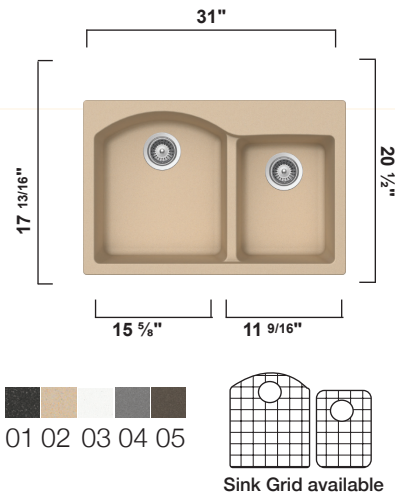

GR202

GR202B

GR202C

GR202CLD

GR202D

GR202E

GR202F

GR204

GR204LD