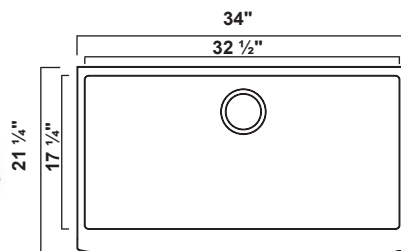

Fits 27" Cabinet

Apron Height: 6 3/4"

Sink Grid available
APR2718GR

BR-APR3018

Finish	Outside Dimension	Depth	Gauge
--------	-------------------	-------	-------

Satin Brush 28" X 21 1/4" 9" 16 ga

Fits 30" Cabinet

Apron Height: 6 3/4"

Sink Grid available
APR3018GR

BR-APR3118

Finish	Outside Dimension	Depth	Gauge
--------	-------------------	-------	-------

Satin Brush 31" X 21 1/4" 9" 16 ga

Fits 33" Cabinet

Apron Height: 6 3/4"

Sink Grid available
APR3118GR

BR-APR3218

Finish	Outside Dimension	Depth	Gauge
--------	-------------------	-------	-------

Satin Brush 34" X 21 1/4" 9" 16 ga

Fits 36" Cabinet

Apron Height: 6 3/4"

Sink Grid available
APR3218GR