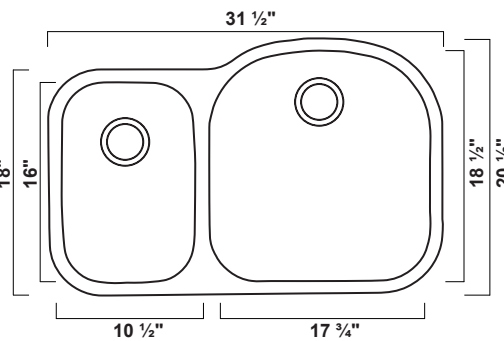

Sink Grid available
3118GR

BR-3218

Finish	Outside Dimension	Depth	Gauge
Satin Brush	32 1/2" X 18 5/8"	9"	18 ga
Min. Cabinet Size: 36"			

Sink Grid available
3218GR

BR-3221

Finish	Outside Dimension	Depth	Gauge
Satin Brush	31 1/2" X 21 1/8"	9"	18 ga
Min. Cabinet Size: 33"			

Sink Grid available
3221GR

BR-3120

Finish	Outside Dimension	Depth	Gauge
Satin Brush	31 1/2" X 20 1/2"	9" 7"	18 ga
Min. Cabinet Size: 33"			

Sink Grid available
3120GR

BR-3120R

Finish	Outside Dimension	Depth	Gauge
Satin Brush	31 1/2" X 20 1/2"	7" 9"	18 ga
Min. Cabinet Size: 33"			

Sink Grid available
3120RGR

BR-3121

Finish	Outside Dimension	Depth	Gauge
Satin Brush	32" X 20 3/4"	9" 7"	18 ga
Min. Cabinet Size: 33"			

Sink Grid available
3121GR

BR-3121R

Finish	Outside Dimension	Depth	Gauge
Satin Brush	32" X 20 3/4"	7" 9"	18 ga
Min. Cabinet Size: 33"			

Sink Grid available
3121RGR

BR-3117

Finish	Outside Dimension	Depth	Gauge
Satin Brush	32 3/8" X 18 1/8"	7"- 9"	18 ga
Min. Cabinet Size: 33"		Available Depth	

BR-2818

Finish	Outside Dimension	Depth	Gauge
Satin Brush	29 3/4" X 18 1/2"	9" 7"	18 ga
Min. Cabinet Size: 30"			