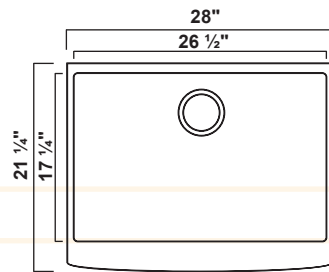

BR-1613ADA

Finish	Outside Dimension	Depth
White	18 1/4" X 15 3/8"	3 1/8"

BR-201ADA

Finish	Outside Dimension	Depth
White	16 1/2" X 13 1/2"	3 1/2"

BR-APR2318

Finish	Outside Dimension	Depth	Gauge
--------	-------------------	-------	-------

Satin Brush 22" X 21 1/4" 9" 16 ga

Fits 24" Cabinet

Apron Height: 6 3/4"

Sink Grid available
APR2317GR

BR-APR2718

Finish	Outside Dimension	Depth	Gauge
--------	-------------------	-------	-------

Satin Brush 25" X 21 1/4" 9" 16 ga

Fits 27" Cabinet

Apron Height: 6 3/4"

Sink Grid available
APR2718GR

BR-APR3018

Finish	Outside Dimension	Depth	Gauge
--------	-------------------	-------	-------

Satin Brush 28" X 21 1/4" 9" 16 ga

Fits 30" Cabinet

Apron Height: 6 3/4"

Sink Grid available
APR3018GR

BR-APR3118

Finish	Outside Dimension	Depth	Gauge
--------	-------------------	-------	-------

Satin Brush 31" X 21 1/4" 9" 16 ga

Fits 33" Cabinet

Apron Height: 6 3/4"