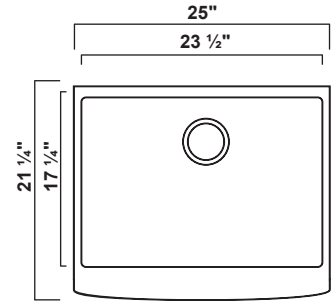

BR-1613ADA

Finish	Outside Dimension	Depth
White	18 1/4" X 15 3/8"	3 1/8"

BR-201ADA

Finish	Outside Dimension	Depth
White	16 1/2" X 13 1/2"	3 1/2"

BR-APR2318

Finish	Outside Dimension	Depth	Gauge
--------	-------------------	-------	-------

Satin Brush 22" X 21 1/4" 9" 16 ga

Fits 24" Cabinet

Apron Height: 6 3/4"

Sink Grid available
APR2317GR

BR-APR2718

Finish	Outside Dimension	Depth	Gauge
--------	-------------------	-------	-------

Satin Brush 25" X 21 1/4" 9" 16 ga

Fits 27" Cabinet

Apron Height: 6 3/4"

Sink Grid available
APR2718GR

BR-APR3018

Finish	Outside Dimension	Depth	Gauge
--------	-------------------	-------	-------

Satin Brush 28" X 21 1/4" 9" 16 ga

Fits 30" Cabinet

Apron Height: 6 3/4"

Sink Grid available
APR3018GR

BR-APR3118

Finish	Outside Dimension	Depth	Gauge
--------	-------------------	-------	-------

Satin Brush 31" X 21 1/4" 9" 16 ga

Fits 33" Cabinet

Apron Height: 6 3/4"