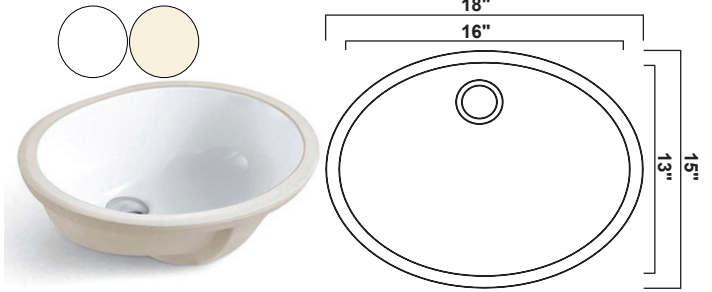

Sink Grid available
APR3118GR

BR-APR3218

Finish	Outside Dimension	Depth	Gauge
--------	-------------------	-------	-------

Satin Brush 34" X 21 1/4" 9" 16 ga

Fits 36" Cabinet

Apron Height: 6 3/4"

Sink Grid available
APR3218GR

BR-APR3117

Finish	Outside Dimension	Depth	Gauge
--------	-------------------	-------	-------

Satin Brush 34" X 21 1/4" 9" 16 ga

Fits 36" Cabinet

Apron Height: 6 3/4"

Sink Grid available
APR3117GR

BR-1714

Finish	Outside Dimension	Depth
--------	-------------------	-------

White / Biscuit 19" x 16" 7 1/2"

BR-1613

Finish	Outside Dimension	Depth
--------	-------------------	-------

White / Biscuit 18" x 15" 7 1/2"

BR-1512

Finish	Outside Dimension	Depth
--------	-------------------	-------