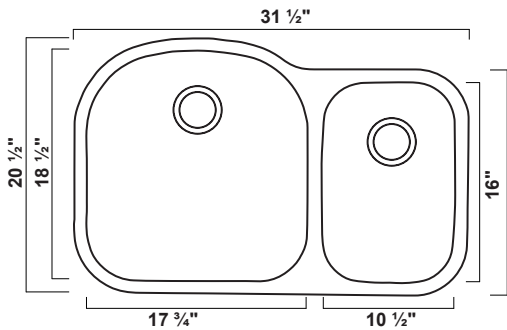

Sink Grid available
2718GR

BR-3018

Finish	Outside Dimension	Depth	Gauge
Satin Brush	30" X 18" Min. Cabinet Size: 30"	7"- 9" *Available Depth	18 ga

Sink Grid available
3018GR

BR-3118

Finish	Outside Dimension	Depth	Gauge
Satin Brush	31 1/2" X 18 1/4"	7" - 9"	18 ga
Min. Cabinet Size: 33"		*Available Depth	

Sink Grid available
3118GR

BR-3218

Finish	Outside Dimension	Depth	Gauge
Satin Brush	32 1/2" X 18 5/8"	9"	18 ga
Min. Cabinet Size: 36"			

Sink Grid available
3218GR

BR-3221

Finish	Outside Dimension	Depth	Gauge
Satin Brush	31 1/2" X 21 1/8"	9"	18 ga
Min. Cabinet Size: 33"			

Sink Grid available
3221GR

BR-3120

Finish	Outside Dimension	Depth	Gauge
Satin Brush	31 1/2" X 20 1/2"	9" 7"	18 ga
Min. Cabinet Size: 33"			

Sink Grid available
3120GR

BR-3120R

Finish	Outside Dimension	Depth	Gauge
Satin Brush	31 1/2" X 20 1/2"	7" 9"	18 ga
Min. Cabinet Size: 33"			

Sink Grid available
3120RGR

BR-3121

Finish	Outside Dimension	Depth	Gauge
Satin Brush	32" X 20 3/4"	9" 7"	18 ga
Min. Cabinet Size: 33"			

Sink Grid available
3121GR

BR-3121R

Finish	Outside Dimension	Depth	Gauge
Satin Brush	32" X 20 3/4"	7" 9"	18 ga
Min. Cabinet Size: 33"			