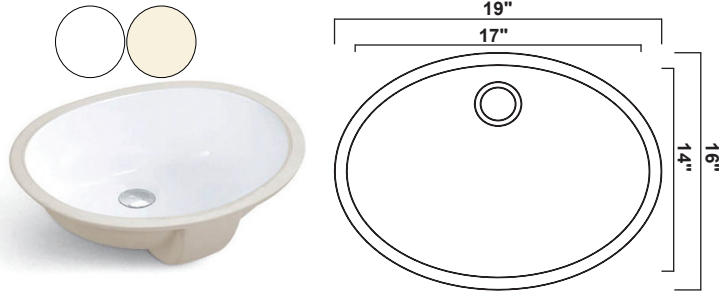

Sink Grid available
APR3118GR

BR-APR3218

Finish	Outside Dimension	Depth	Gauge
--------	-------------------	-------	-------

Satin Brush 34" X 21 1/4" 9" 16 ga

Fits 36" Cabinet

Apron Height: 6 3/4"

Sink Grid available
APR3218GR

BR-APR3117

Finish	Outside Dimension	Depth	Gauge
--------	-------------------	-------	-------

Satin Brush 34" X 21 1/4" 9" 16 ga

Fits 36" Cabinet

Apron Height: 6 3/4"

Sink Grid available
APR3117GR

BR-1714

Finish	Outside Dimension	Depth
--------	-------------------	-------

White / Biscuit 19" x 16" 7 1/2"

BR-1613

Finish	Outside Dimension	Depth
--------	-------------------	-------

White / Biscuit 18" x 15" 7 1/2"

BR-1512

Finish	Outside Dimension	Depth
--------	-------------------	-------