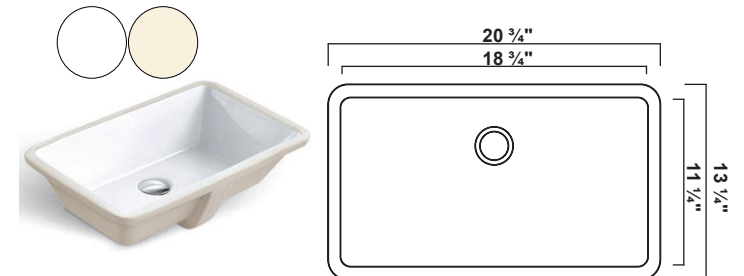

BR-204

Finish	Outside Dimension	Depth

White / Biscuit   20 3/4" X 13 1/4"   7 1/2"