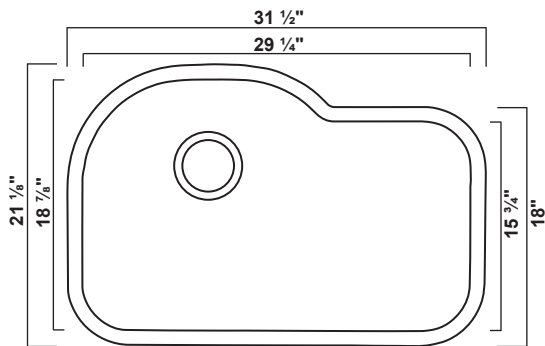

Sink Grid available
2718GR

BR-3018

Finish	Outside Dimension	Depth	Gauge
Satin Brush	30" X 18" Min. Cabinet Size: 30"	7"- 9" *Available Depth	18 ga

Sink Grid available
3018GR

BR-3118

Finish	Outside Dimension	Depth	Gauge
Satin Brush	31 1/2" X 18 1/4"	7" - 9"	18 ga
Min. Cabinet Size: 33"		*Available Depth	

Sink Grid available
3118GR

BR-3218

Finish	Outside Dimension	Depth	Gauge
Satin Brush	32 1/2" X 18 5/8"	9"	18 ga
Min. Cabinet Size: 36"			

Sink Grid available
3218GR

BR-3221

Finish	Outside Dimension	Depth	Gauge
Satin Brush	31 1/2" X 21 1/8"	9"	18 ga
Min. Cabinet Size: 33"			

Sink Grid available
3221GR

BR-3120

Finish	Outside Dimension	Depth	Gauge
Satin Brush	31 1/2" X 20 1/2"	9" 7"	18 ga
Min. Cabinet Size: 33"			

Sink Grid available
3120GR

BR-3120R

Finish	Outside Dimension	Depth	Gauge
Satin Brush	31 1/2" X 20 1/2"	7" 9"	18 ga
Min. Cabinet Size: 33"			

White / Biscuit 19" x 16" 7 1/2"

BR-1613

Finish	Outside Dimension	Depth
--------	-------------------	-------

White / Biscuit 18" x 15" 7 1/2"

BR-1512

Finish	Outside Dimension	Depth
--------	-------------------	-------