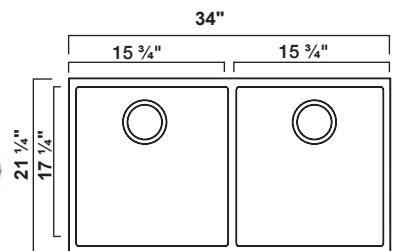

Apron Height: 6 3/4"

Sink Grid available
APR3018GR

BR-APR3118

Finish	Outside Dimension	Depth	Gauge
--------	-------------------	-------	-------

Satin Brush 31" X 21 1/4" 9" 16 ga

Fits 33" Cabinet

Apron Height: 6 3/4"

Sink Grid available
APR3118GR

BR-APR3218

Finish	Outside Dimension	Depth	Gauge
--------	-------------------	-------	-------

Satin Brush 34" X 21 1/4" 9" 16 ga

Fits 36" Cabinet

Apron Height: 6 3/4"

Sink Grid available
APR3218GR

BR-APR3117

Finish	Outside Dimension	Depth	Gauge
--------	-------------------	-------	-------

Satin Brush 34" X 21 1/4" 9" 16 ga

Fits 36" Cabinet

Apron Height: 6 3/4"

Sink Grid available
APR3117GR

BR-1714

Finish	Outside Dimension	Depth
--------	-------------------	-------

White / Biscuit 19" x 16" 7 1/2"

BR-1613

Finish	Outside Dimension	Depth
--------	-------------------	-------

White / Biscuit 18" x 15" 7 1/2"

BR-1512

Finish	Outside Dimension	Depth
--------	-------------------	-------