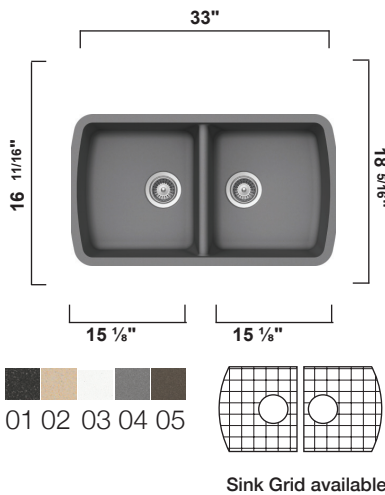

GR202

GR202B

GR202C

GR202CLD

GR202D

GR202E

GR202F

GR204

GR204LD