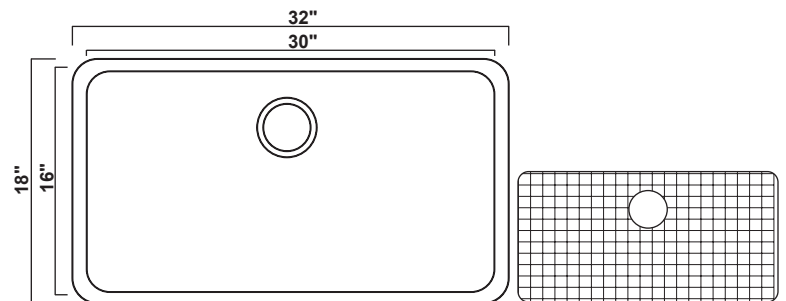

BR-HM2318

Finish	Outside Dimension	Depth	Gauge
Satin Brush	23" X 18"	9"	18 ga

Min. Cabinet Size: 24"

Sink Grid available
HM2318GR

BR-HM2718

Finish	Outside Dimension	Depth	Gauge
Satin Brush	27" X 18"	9"	18 ga

Min. Cabinet Size: 27"

Sink Grid available
HM2718GR

BR-HM3018

Finish	Outside Dimension	Depth	Gauge
Satin Brush	30" X 18"	9"	18 ga

Min. Cabinet Size: 30"

Sink Grid available
HM3018GR

BR-HM3218

Finish	Outside Dimension	Depth	Gauge
Satin Brush	32" X 18"	9"	18 ga

Min. Cabinet Size: 33"

Sink Grid available
HM3218GR

BR-HM1518

Finish	Outside Dimension	Depth	Gauge
Satin Brush	15" X 18"	7"	18 ga

Min. Cabinet Size: 18"

BR-HM3117

Finish	Outside Dimension	Depth	Gauge
Satin Brush	32" X 18"	9"	18 ga