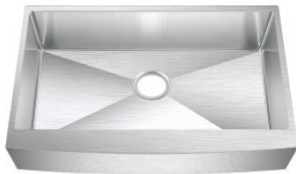

Satin Brush 22" X 21 1/4" 9" 16 ga

Fits 24" Cabinet

Apron Height: 6 3/4"

Sink Grid available
APR2317GR

BR-APR2718

Finish	Outside Dimension	Depth	Gauge
--------	-------------------	-------	-------

Satin Brush 25" X 21 1/4" 9" 16 ga

Fits 27" Cabinet

Apron Height: 6 3/4"

Sink Grid available
APR2718GR

BR-APR3018

Finish	Outside Dimension	Depth	Gauge
--------	-------------------	-------	-------

Satin Brush 28" X 21 1/4" 9" 16 ga

Fits 30" Cabinet

Apron Height: 6 3/4"

Sink Grid available
APR3018GR

BR-APR3118

Finish	Outside Dimension	Depth	Gauge
--------	-------------------	-------	-------

Satin Brush 31" X 21 1/4" 9" 16 ga

Fits 33" Cabinet

Apron Height: 6 3/4"

Sink Grid available
APR3118GR

BR-APR3218

Finish	Outside Dimension	Depth	Gauge
--------	-------------------	-------	-------

Satin Brush 34" X 21 1/4" 9" 16 ga

Fits 36" Cabinet

Apron Height: 6 3/4"

Sink Grid available
APR3218GR