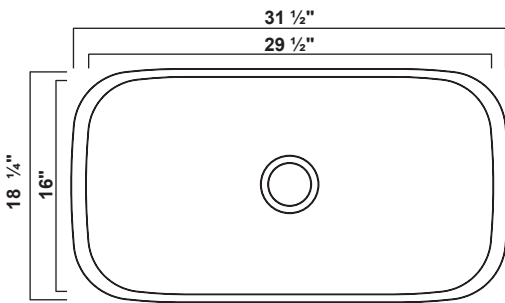

BR-2321

Finish	Outside Dimension	Depth	Gauge
Satin Brush	23" X 21" Min. Cabinet Size: 24"	7"- 9" *Available Depth	18 ga

Sink Grid available
2321GR

BR-2718

Finish	Outside Dimension	Depth	Gauge
Satin Brush	27" X 18" Min. Cabinet Size: 27"	9"	18 ga

Sink Grid available
2718GR

BR-3018

Finish	Outside Dimension	Depth	Gauge
Satin Brush	30" X 18" Min. Cabinet Size: 30"	7"- 9" *Available Depth	18 ga

Sink Grid available
3018GR

BR-3118

Finish	Outside Dimension	Depth	Gauge
Satin Brush	31 1/2" X 18 1/4"	7" - 9"	18 ga
Min. Cabinet Size: 33"		*Available Depth	

Sink Grid available
3118GR

BR-3218

Finish	Outside Dimension	Depth	Gauge
Satin Brush	32 1/2" X 18 5/8"	9"	18 ga
Min. Cabinet Size: 36"			

Sink Grid available
3218GR

BR-3221

Finish	Outside Dimension	Depth	Gauge
Satin Brush	31 1/2" X 21 1/8"	9"	18 ga
Min. Cabinet Size: 33"			

Sink Grid available
3221GR

BR-3120

Finish	Outside Dimension	Depth	Gauge
Satin Brush	31 1/2" X 20 1/2"	9" 7"	18 ga
Min. Cabinet Size: 33"			

Sink Grid available
3120GR

BR-3120R

Finish	Outside Dimension	Depth	Gauge
Satin Brush	31 1/2" X 20 1/2"	7" 9"	18 ga
Min. Cabinet Size: 33"			