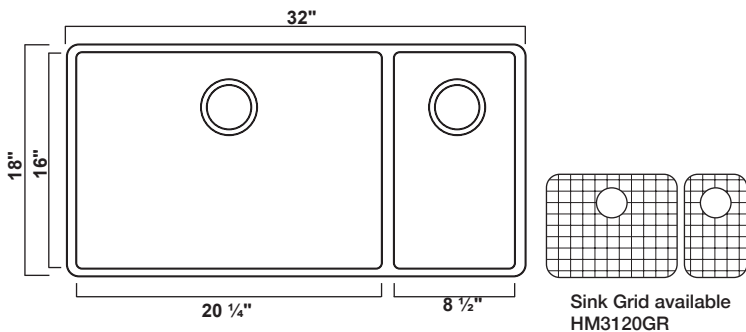

BR-HM3120

Finish	Outside Dimension	Depth	Gauge
Satin Brush	32" X 18"	9" | 7"	18 ga

Min. Cabinet Size: 33"