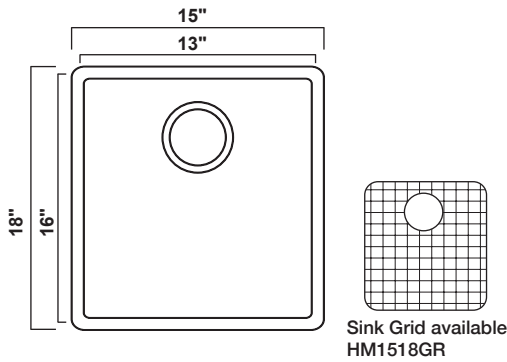

Min. Cabinet Size: 27"

Sink Grid available
HM2718GR

BR-HM3018

Finish	Outside Dimension	Depth	Gauge
Satin Brush	30" X 18"	9"	18 ga

Min. Cabinet Size: 30"

Sink Grid available
HM3018GR

BR-HM3218

Finish	Outside Dimension	Depth	Gauge
Satin Brush	32" X 18"	9"	18 ga

Min. Cabinet Size: 33"

Sink Grid available
HM3218GR

BR-HM1518

Finish	Outside Dimension	Depth	Gauge
Satin Brush	15" X 18"	7"	18 ga

Min. Cabinet Size: 18"

BR-HM3117

Finish	Outside Dimension	Depth	Gauge
Satin Brush	32" X 18"	9"	18 ga

Min. Cabinet Size: 33"

BR-HM3120

Finish	Outside Dimension	Depth	Gauge
Satin Brush	32" X 18"	9" 7"	18 ga

Min. Cabinet Size: 33"

BR-HM3120R

Finish	Outside Dimension	Depth	Gauge
Satin Brush	32" X 18"	7" 9"	18 ga