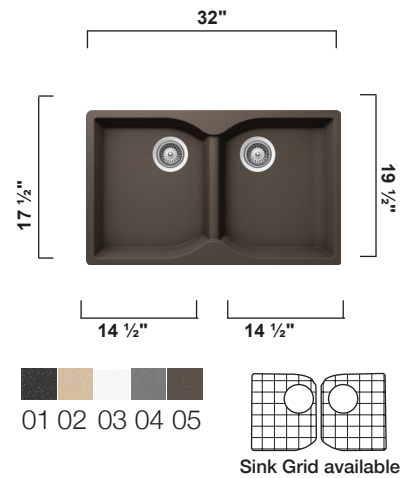

GR201CR

Sink Grid available

GR202

GR202B

GR202C

GR202CLD

GR202D

GR202E