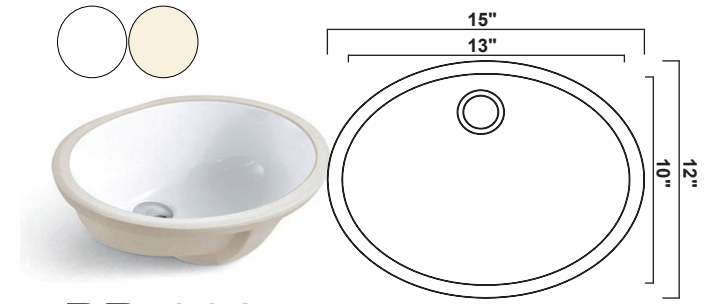

BR-APR3117

Finish	Outside Dimension	Depth	Gauge
--------	-------------------	-------	-------

Satin Brush 34" X 21 1/4" 9" 16 ga

Fits 36" Cabinet

Apron Height: 6 3/4"

Sink Grid available
APR3117GR

BR-1714

Finish	Outside Dimension	Depth
--------	-------------------	-------

White / Biscuit 19" x 16" 7 1/2"

BR-1613

Finish	Outside Dimension	Depth
--------	-------------------	-------

White / Biscuit 18" x 15" 7 1/2"

BR-1512

Finish	Outside Dimension	Depth
--------	-------------------	-------

White / Biscuit 17 1/2" x 15 1/4" 7"

BR-1310

Finish	Outside Dimension	Depth
--------	-------------------	-------

White / Biscuit 15" X 12" 7"

BR-202

Finish	Outside Dimension	Depth
--------	-------------------	-------