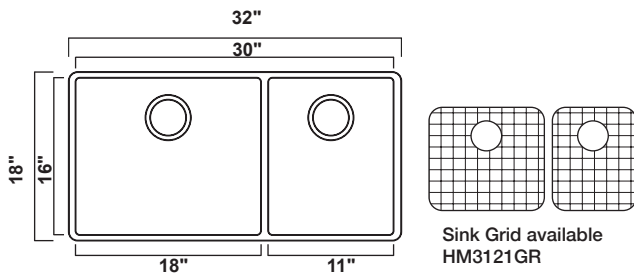

BR-HM3121

Finish	Outside Dimension	Depth	Gauge
Satin Brush	32" X 18"	9"	18 ga
Min. Cabinet Size: 33"