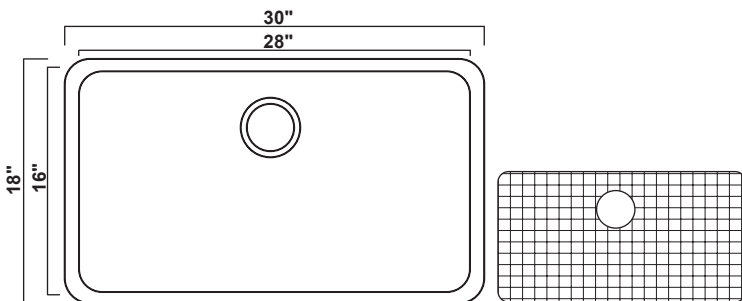

BR-HM2318

Finish	Outside Dimension	Depth	Gauge
Satin Brush	23" X 18"	9"	18 ga

Min. Cabinet Size: 24"

Sink Grid available
HM2318GR

BR-HM2718

Finish	Outside Dimension	Depth	Gauge
Satin Brush	27" X 18"	9"	18 ga

Min. Cabinet Size: 27"

Sink Grid available
HM2718GR

BR-HM3018

Finish	Outside Dimension	Depth	Gauge
Satin Brush	30" X 18"	9"	18 ga

Min. Cabinet Size: 30"

Sink Grid available
HM3018GR

BR-HM3218

Finish	Outside Dimension	Depth	Gauge
Satin Brush	32" X 18"	9"	18 ga

Min. Cabinet Size: 33"

Sink Grid available
HM3218GR

BR-HM1518

Finish	Outside Dimension	Depth	Gauge
Satin Brush	15" X 18"	7"	18 ga

Min. Cabinet Size: 18"

BR-HM3117

Finish	Outside Dimension	Depth	Gauge
Satin Brush	32" X 18"	9"	18 ga