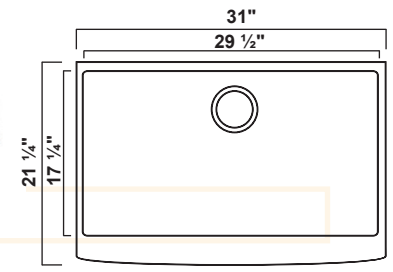

Fits 27" Cabinet

Apron Height: 6 3/4"

Sink Grid available
APR2718GR

BR-APR3018

Finish	Outside Dimension	Depth	Gauge
--------	-------------------	-------	-------

Satin Brush 28" X 21 1/4" 9" 16 ga

Fits 30" Cabinet

Apron Height: 6 3/4"

Sink Grid available
APR3018GR

BR-APR3118

Finish	Outside Dimension	Depth	Gauge
--------	-------------------	-------	-------

Satin Brush 31" X 21 1/4" 9" 16 ga

Fits 33" Cabinet

Apron Height: 6 3/4"

Sink Grid available
APR3118GR

BR-APR3218

Finish	Outside Dimension	Depth	Gauge
--------	-------------------	-------	-------

Satin Brush 34" X 21 1/4" 9" 16 ga

Fits 36" Cabinet

Apron Height: 6 3/4"

Sink Grid available
APR3218GR

White / Biscuit 19" x 16" 7 1/2"

BR-1613

Finish	Outside Dimension	Depth
--------	-------------------	-------

White / Biscuit 18" x 15" 7 1/2"

BR-1512

Finish	Outside Dimension	Depth
--------	-------------------	-------