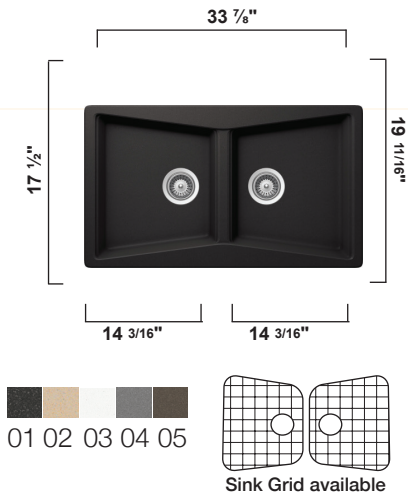

GR202

GR202B

GR202C

GR202CLD

GR202D

GR202E

GR202F

GR204

GR204LD