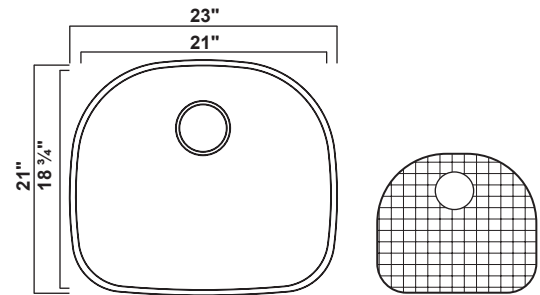

Our priority is to satisfy our customers with best:
“Quality, Value and Service”

BR-2318

Finish	Outside Dimension	Depth	Gauge
Satin Brush	23"x 18" Min. Cabinet Size: 24"	7"- 9" *Available Depth	18 ga

Sink Grid available
2318GR

BR-2321

Finish	Outside Dimension	Depth	Gauge
Satin Brush	23" X 21" Min. Cabinet Size: 24"	7"- 9" *Available Depth	18 ga

Sink Grid available
2321GR

BR-2718

Finish	Outside Dimension	Depth	Gauge
Satin Brush	27" X 18" Min. Cabinet Size: 27"	9"	18 ga

Sink Grid available
2718GR

BR-3018

Finish	Outside Dimension	Depth	Gauge
Satin Brush	30" X 18" Min. Cabinet Size: 30"	7"- 9" *Available Depth	18 ga

Sink Grid available
3018GR

BR-3118

Finish	Outside Dimension	Depth	Gauge
Satin Brush	31 1/2" X 18 1/4"	7" - 9"	18 ga
Min. Cabinet Size: 33"		*Available Depth	

White / Biscuit 19" x 16" 7 1/2"

BR-1613

Finish	Outside Dimension	Depth
--------	-------------------	-------

White / Biscuit 18" x 15" 7 1/2"

BR-1512

Finish	Outside Dimension	Depth
--------	-------------------	-------