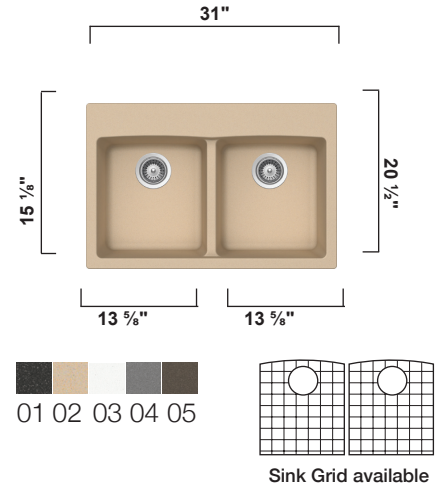

GR201CR

Sink Grid available

GR202

GR202B

GR202C

GR202CLD

GR202D

GR202E