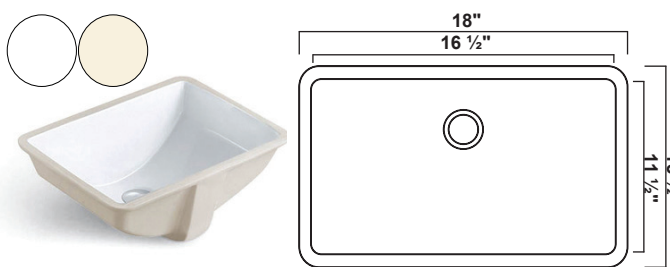

BR-202

Finish	Outside Dimension	Depth

White / Biscuit   18" x 13 1/2"   7 1/2"