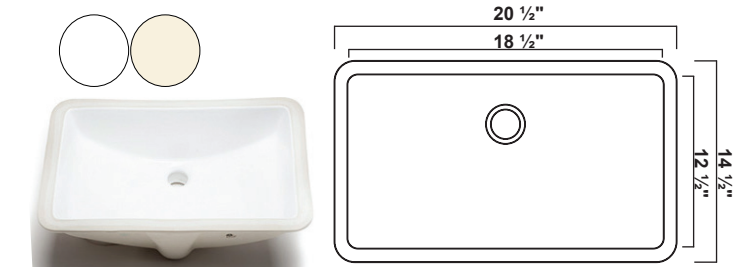

BR-206

Finish	Outside Dimension	Depth

White / Biscuit   20 1/2" X 14 1/2"   7 1/2"