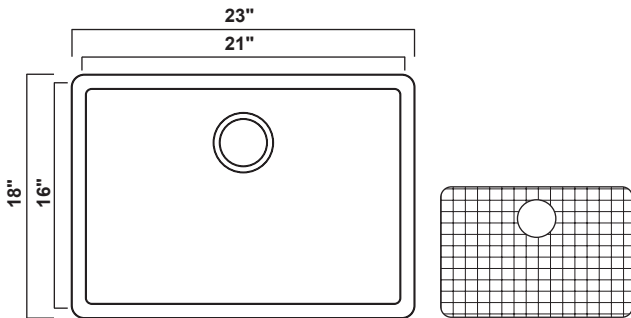

BR-1216

Finish	Outside Dimension	Depth	Gauge
Satin Brush	12 5/8" X 15"	7"	18 ga
Min. Cabinet Size: 15"			

BR-415

Finish	Outside Dimension	Depth	Gauge
Satin Brush	16 1/2"	8"	18 ga
Min. Cabinet Size: 21"			

BR-HM2318

Finish	Outside Dimension	Depth	Gauge
Satin Brush	23" X 18"	9"	18 ga

Min. Cabinet Size: 24"

Sink Grid available
HM2318GR

BR-HM2718

Finish	Outside Dimension	Depth	Gauge
Satin Brush	27" X 18"	9"	18 ga