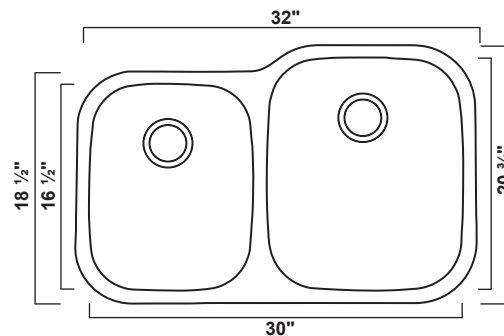

Sink Grid available
3221GR

BR-3120

Finish	Outside Dimension	Depth	Gauge
Satin Brush	31 1/2" X 20 1/2"	9" 7"	18 ga
Min. Cabinet Size: 33"			

Sink Grid available
3120GR

BR-3120R

Finish	Outside Dimension	Depth	Gauge
Satin Brush	31 1/2" X 20 1/2"	7" 9"	18 ga
Min. Cabinet Size: 33"			

Sink Grid available
3120RGR

BR-3121

Finish	Outside Dimension	Depth	Gauge
Satin Brush	32" X 20 3/4"	9" 7"	18 ga
Min. Cabinet Size: 33"			

Sink Grid available
3121GR

BR-3121R

Finish	Outside Dimension	Depth	Gauge
Satin Brush	32" X 20 3/4"	7" 9"	18 ga
Min. Cabinet Size: 33"			

Sink Grid available
3121RGR

BR-3117

Finish	Outside Dimension	Depth	Gauge
Satin Brush	32 3/8" X 18 1/8"	7"- 9"	18 ga
Min. Cabinet Size: 33"		Available Depth	

BR-2818

Finish	Outside Dimension	Depth	Gauge
Satin Brush	29 3/4" X 18 1/2"	9" 7"	18 ga
Min. Cabinet Size: 30"			

BR-2918

Finish	Outside Dimension	Depth	Gauge
Satin Brush	29 3/8" X 18 1/2"	7"	18 ga
Min. Cabinet Size: 30"			

BR-3117LD

Finish	Outside Dimension	Depth	Gauge
Satin Brush	32 1/4" X 18 7/8"	8 1/2"	18 ga
Min. Cabinet Size: 33"			