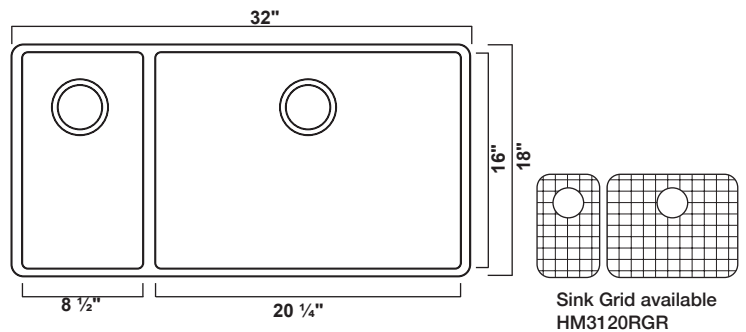

BR-HM3120R

Finish	Outside Dimension	Depth	Gauge
Satin Brush	32" X 18"	7" | 9"	18 ga

Min. Cabinet Size: 33"