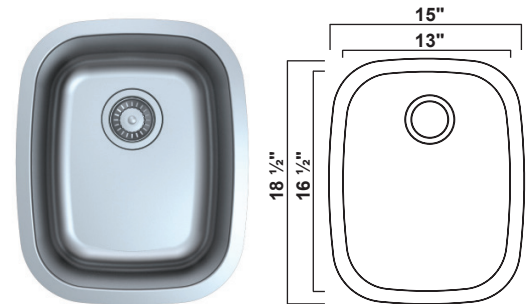

Sink Grid available
3121RGR

BR-3117

Finish	Outside Dimension	Depth	Gauge
Satin Brush	32 3/8" X 18 1/8"	7"- 9"	18 ga
Min. Cabinet Size: 33"		Available Depth	

BR-2818

Finish	Outside Dimension	Depth	Gauge
Satin Brush	29 3/4" X 18 1/2"	9" 7"	18 ga
Min. Cabinet Size: 30"			

BR-2918

Finish	Outside Dimension	Depth	Gauge
Satin Brush	29 3/8" X 18 1/2"	7"	18 ga
Min. Cabinet Size: 30"			

BR-3117LD

Finish	Outside Dimension	Depth	Gauge
Satin Brush	32 1/4" X 18 7/8"	8 1/2"	18 ga
Min. Cabinet Size: 33"			

BR-1618

Finish	Outside Dimension	Depth	Gauge
Satin Brush	16 1/2" X 18"	9"	18 ga
Min. Cabinet Size: 21"			

BR-1518

Finish	Outside Dimension	Depth	Gauge
Satin Brush	15" X 18 1/2"	7"	18 ga
Min. Cabinet Size: 18"			