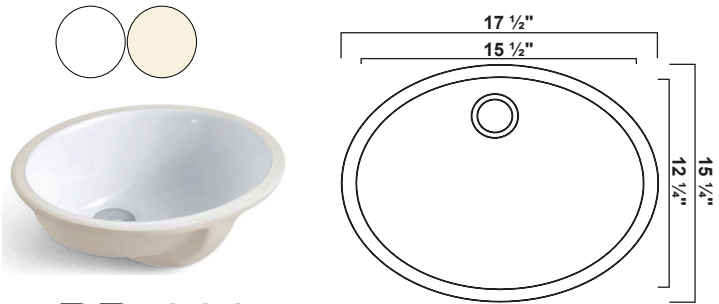

BR-APR3117

Finish	Outside Dimension	Depth	Gauge
--------	-------------------	-------	-------

Satin Brush 34" X 21 1/4" 9" 16 ga

Fits 36" Cabinet

Apron Height: 6 3/4"

Sink Grid available
APR3117GR

BR-1714

Finish	Outside Dimension	Depth
--------	-------------------	-------

White / Biscuit 19" x 16" 7 1/2"

BR-1613

Finish	Outside Dimension	Depth
--------	-------------------	-------

White / Biscuit 18" x 15" 7 1/2"

BR-1512

Finish	Outside Dimension	Depth
--------	-------------------	-------

White / Biscuit 17 1/2" x 15 1/4" 7"

BR-1310

Finish	Outside Dimension	Depth
--------	-------------------	-------

White / Biscuit 15" X 12" 7"

BR-202

Finish	Outside Dimension	Depth
--------	-------------------	-------