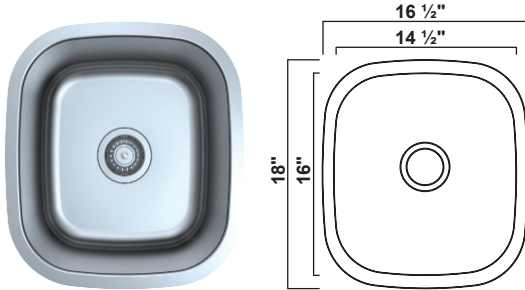

Sink Grid available
3121RGR

BR-3117

Finish	Outside Dimension	Depth	Gauge
Satin Brush	32 3/8" X 18 1/8"	7"- 9"	18 ga
Min. Cabinet Size: 33"		Available Depth	

BR-2818

Finish	Outside Dimension	Depth	Gauge
Satin Brush	29 3/4" X 18 1/2"	9" 7"	18 ga
Min. Cabinet Size: 30"			

BR-2918

Finish	Outside Dimension	Depth	Gauge
Satin Brush	29 3/8" X 18 1/2"	7"	18 ga
Min. Cabinet Size: 30"			

BR-3117LD

Finish	Outside Dimension	Depth	Gauge
Satin Brush	32 1/4" X 18 7/8"	8 1/2"	18 ga
Min. Cabinet Size: 33"			

BR-1618

Finish	Outside Dimension	Depth	Gauge
Satin Brush	16 1/2" X 18"	9"	18 ga
Min. Cabinet Size: 21"			

BR-1518

Finish	Outside Dimension	Depth	Gauge
Satin Brush	15" X 18 1/2"	7"	18 ga
Min. Cabinet Size: 18"			

BR-1616

Finish	Outside Dimension	Depth	Gauge
Satin Brush	16 1/4" X 16 1/4"	7"	18 ga
Min. Cabinet Size: 18"			

BR-1218

Finish	Outside Dimension	Depth	Gauge
Satin Brush	10 1/2" X 18"	6"	18 ga
Min. Cabinet Size: 12"			